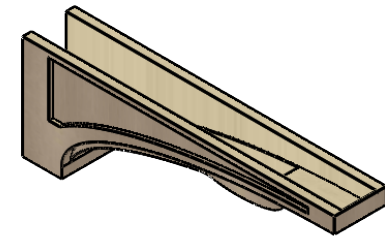

ITEM NUMBER: CORU06X36X12VIORCPR

6"W X 36"D X 12"H SERIES 3 THIN VIOLA ROUGH CEDAR TIMBERTHANE FAUX WOOD CORBEL, PRIMED

SIDE PROFILE

FRONT PROFILE

ISOMETRIC

EKENA MILLWORK
2300 WEST MAIN ST.
CLARKSVILLE, TX 75426
TOLL FREE: 866-607-0453
WWW.EKENAMILLWORK.COM

NOTES

1. INSTALLATION TO BE COMPLETED IN ACCORDANCE WITH MANUFACTURER'S SPECIFICATIONS.
2. DRAWING MAY NOT BE TO SCALE
3. THIS DRAWING IS INTENDED FOR DESIGN AND PLANNING PURPOSES ONLY.
4. ALL INFORMATION CONTAINED HEREIN WAS CURRENT AT THE TIME OF DEVELOPMENT BUT MUST BE REVIEWED AND APPROVED BY THE PRODUCT MANUFACTURER TO BE CONSIDERED ACCURATE.
5. TIMBERTHANE ARCHITECTURAL PRODUCTS ARE MADE FROM HIGH DENSITY URETHANE AND COME FACTORY PRIMED