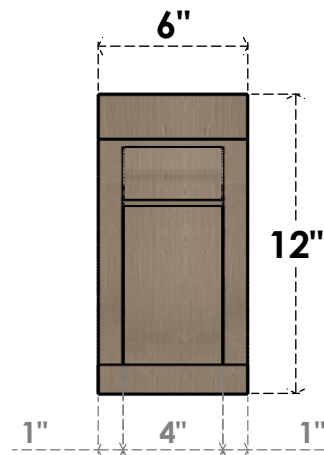

ITEM NUMBER: CORU06X36X12VIORCPR

6"W X 36"D X 12"H SERIES 3 THIN VIOLA ROUGH CEDAR TIMBERTHANE FAUX WOOD CORBEL, PRIMED

SIDE PROFILE

FRONT PROFILE

ISOMETRIC

EKENA MILLWORK
2300 WEST MAIN ST.
CLARKSVILLE, TX 75426
TOLL FREE: 866-607-0453
WWW.EKENAMILLWORK.COM