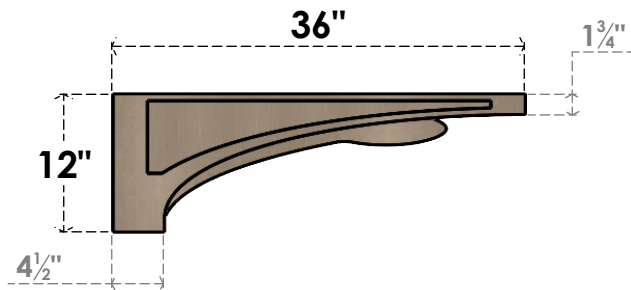

ITEM NUMBER: CORU06X36X12VIORCPR

6"W X 36"D X 12"H SERIES 3 THIN VIOLA ROUGH CEDAR TIMBERTHANE FAUX WOOD CORBEL, PRIMED

SIDE PROFILE

FRONT PROFILE

ISOMETRIC

EKENA MILLWORK
2300 WEST MAIN ST.
CLARKSVILLE, TX 75426
TOLL FREE: 866-607-0453
WWW.EKENAMILLWORK.COM

NOTES

1. INSTALLATION TO BE COMPLETED IN ACCORDANCE WITH MANUFACTURER'S SPECIFICATIONS.
2. DRAWING MAY NOT BE TO SCALE
3. THIS DRAWING IS INTENDED FOR DESIGN AND PLANNING PURPOSES ONLY.
4. ALL INFORMATION CONTAINED HEREIN WAS CURRENT AT THE TIME OF DEVELOPMENT BUT MUST BE REVIEWED AND APPROVED BY THE PRODUCT MANUFACTURER TO BE CONSIDERED ACCURATE.
5. TIMBERTHANE ARCHITECTURAL PRODUCTS ARE MADE FROM HIGH DENSITY URETHANE AND COME FACTORY PRIMED